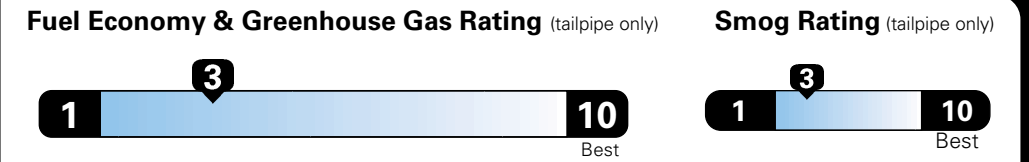

MANUFACTURER'S SUGGESTED RETAIL PRICE OF THIS MODEL INCLUDING DEALER PREPARATION

Base Price: \$42,195

RAM 1500 SPORT QUAD CAB 4X4
Exterior Color: Brilliant Black Crystal Pearl Coat Exterior Paint
Interior Color: Black Interior Color
Interior: Cloth Bucket Seats
Engine: 3.6-Liter V6 24-Valve VVT Engine
Transmission: 8-Speed Automatic 845RE Transmission
STANDARD EQUIPMENT (UNLESS REPLACED BY OPTIONAL EQUIPMENT)
 FUNCTIONAL/SAFETY FEATURES

Fuel Economy and Environment

**Flexible Fuel Vehicle
Gasoline-Ethanol (E85)**

**You spend
\$2,750
in fuel costs
over 5 years
compared to the
average new vehicle.**

**Annual fuel cost
\$1,900**

Actual results will vary for many reasons, including driving conditions and how you drive and maintain your vehicle. The average new vehicle gets 27 MPG and cost \$6,750 to fuel over 5 years. Cost estimates are based on 15,000 miles per year at \$2.40 per gallon. This is a dual fueled automobile. MPGe is miles per gasoline gallon equivalent. Vehicle emissions are a significant cause of climate change and smog.