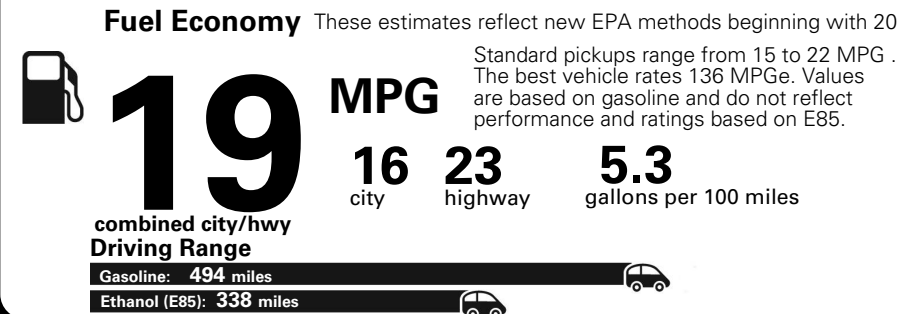

MANUFACTURER'S SUGGESTED RETAIL PRICE OF THIS MODEL INCLUDING DEALER PREPARATION

Base Price: \$42,195

RAM 1500 SPORT QUAD CAB 4X4
Exterior Color: Brilliant Black Crystal Pearl Coat Exterior Paint
Interior Color: Black Interior Color
Interior: Cloth Bucket Seats
Engine: 3.6-Liter V6 24-Valve VVT Engine
Transmission: 8-Speed Automatic 845RE Transmission
STANDARD EQUIPMENT (UNLESS REPLACED BY OPTIONAL EQUIPMENT)
 FUNCTIONAL/SAFETY FEATURES

Fuel Economy and Environment

**Flexible Fuel Vehicle
Gasoline-Ethanol (E85)**

**You spend
\$2,750
in fuel costs
over 5 years
compared to the
average new vehicle.**

**Annual fuel cost
\$1,900**

Actual results will vary for many reasons, including driving conditions and how you drive and maintain your vehicle. The average new vehicle gets 27 MPG and cost \$6,750 to fuel over 5 years. Cost estimates are based on 15,000 miles per year at \$2.40 per gallon. This is a dual fueled automobile. MPGe is miles per gasoline gallon equivalent. Vehicle emissions are a significant cause of climate change and smog.